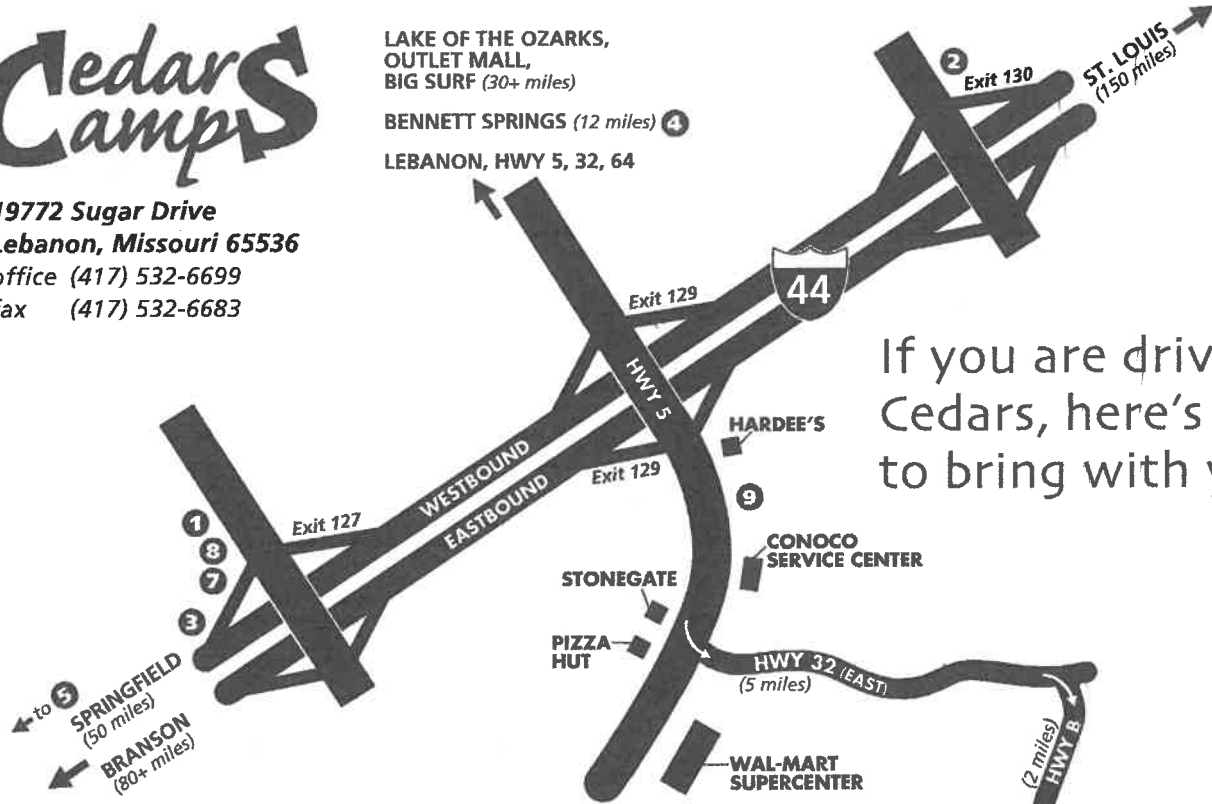

Cedars Camps

19772 Sugar Drive
 Lebanon, Missouri 65536
 office (417) 532-6699
 fax (417) 532-6683

LAKE OF THE OZARKS,
 OUTLET MALL,
 BIG SURF (30+ miles)
 BENNETT SPRINGS (12 miles) ④
 LEBANON, HWY 5, 32, 64

If you are driving to Cedars, here's a map to bring with you.

KEY TO SOME PLACES TO STAY NEAR CEDARS:

- ① Hampton Inn · (800) 426-7866 or (417) 533-3100
- ② Best Western Wyota Inn · (800) 528-1234 or (417) 532-6171
- ③ Super 8 · (417) 588-2574
- ④ Bennett Spring State Park cabins · (417) 532-4307 (22 miles)
- ⑤ Lebanon KOA Campground, Phillipsburg · (417) 532-3422 (22 miles)
- ⑥ Cedars Camps B&B (see numbers above)
- ⑦ Holiday Inn Express · 1-800-HOLIDAY or (417) 532-1111
- ⑧ Days Inn · (417) 532-7111