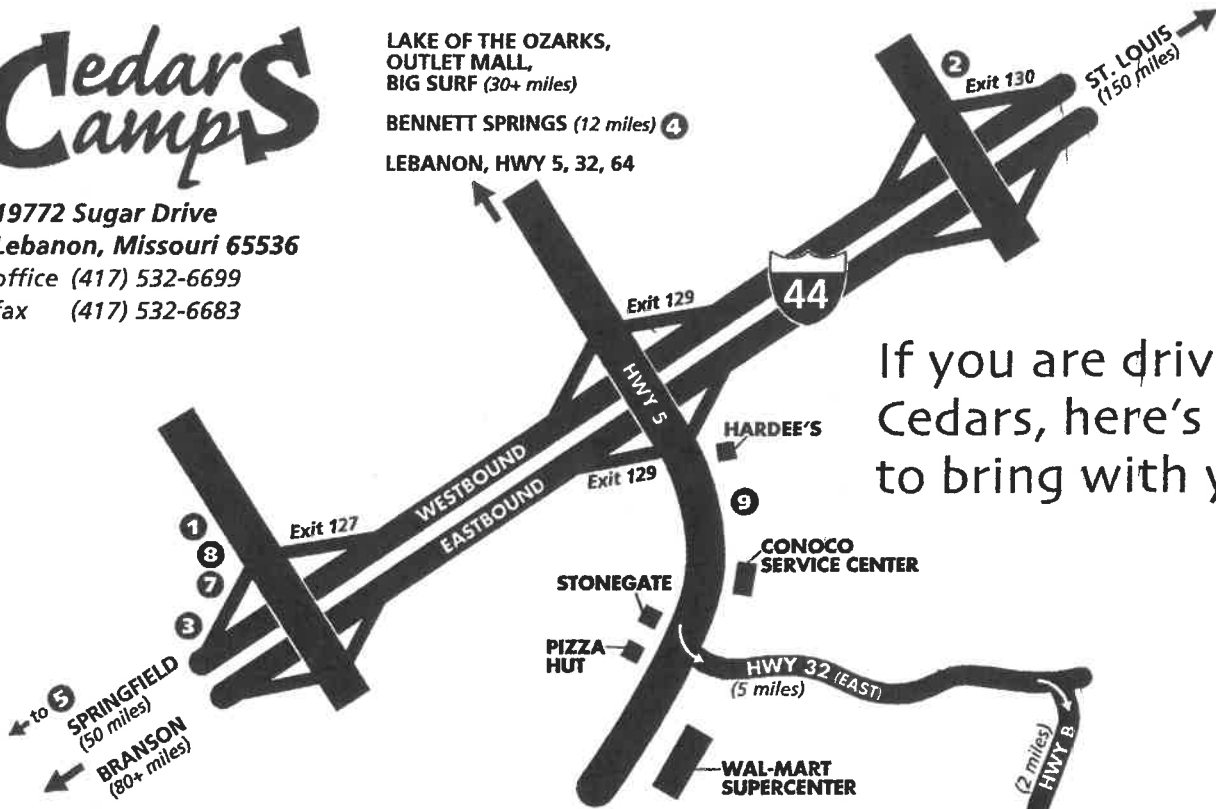

Cedars Camps

19772 Sugar Drive
 Lebanon, Missouri 65536
 office (417) 532-6699
 fax (417) 532-6683

LAKE OF THE OZARKS,
 OUTLET MALL,
 BIG SURF (30+ miles)

BENNETT SPRINGS (12 miles) ④

LEBANON, HWY 5, 32, 64

If you are driving to Cedars, here's a map to bring with you.

KEY TO SOME PLACES TO STAY NEAR CEDARS:

- ① Hampton Inn · (800) 426-7866 or (417) 533-3100
- ② Best Western Wyota Inn · (800) 528-1234 or (417) 532-6171
- ③ Super 8 · (417) 588-2574
- ④ Bennett Spring State Park cabins · (417) 532-4307 (22 miles)
- ⑤ Lebanon KOA Campground, Phillipsburg · (417) 532-3422 (22 miles)
- ⑥ Cedars Camps B&B (see numbers above)
- ⑦ Holiday Inn Express · 1-800-HOLIDAY or (417) 532-1111
- ⑧ Days Inn · (417) 532-7111